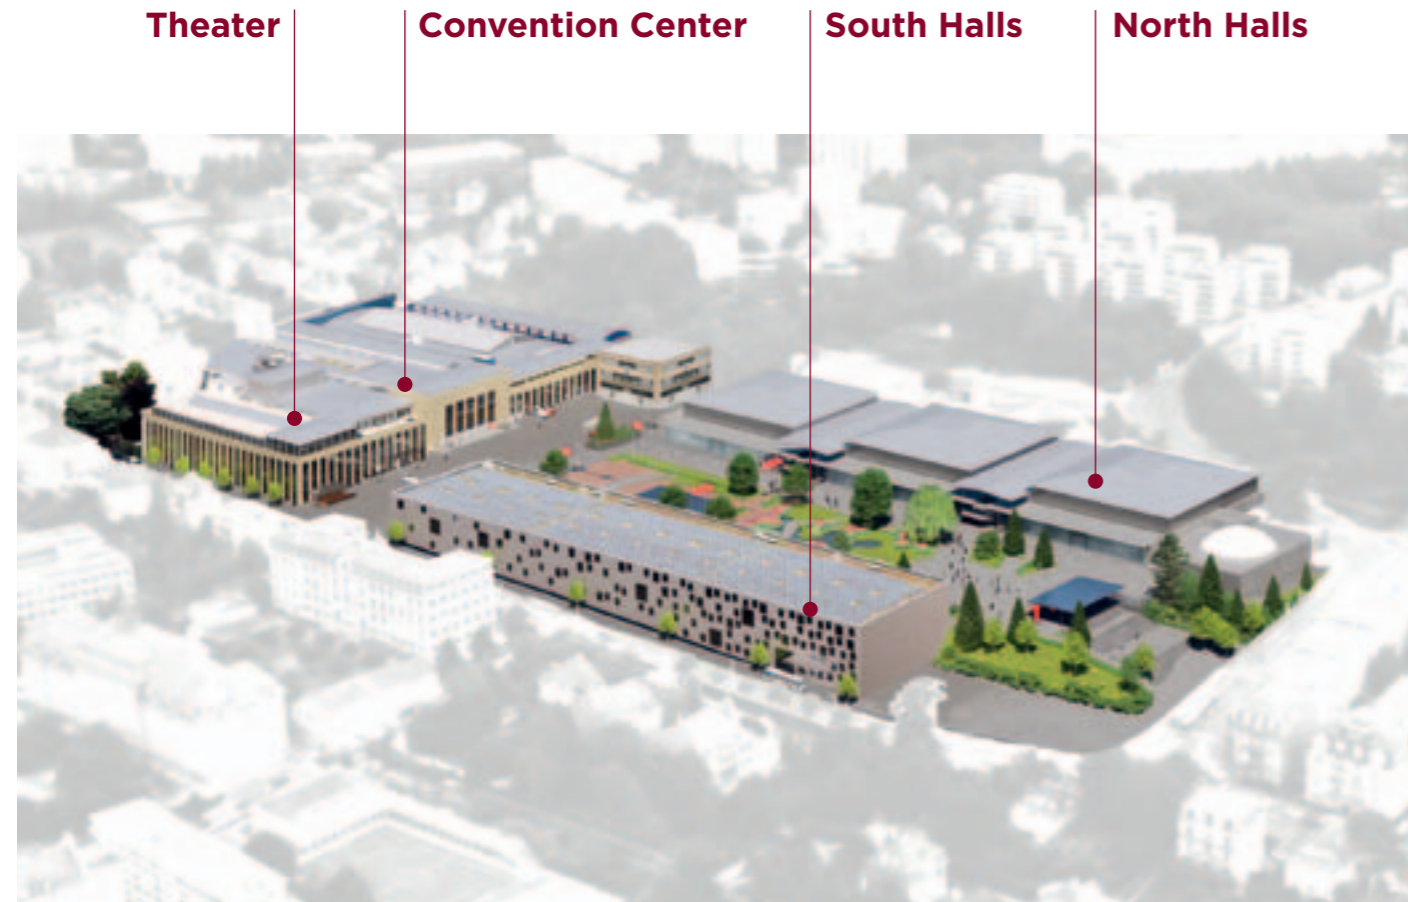

The site

Number of rooms and halls	19
Capacity of rooms and halls	From 100 to 5,400 persons
Theater capacity	1,844 persons
Covered parking spaces	Over 500
Gardens	12,000 sq.m.

Spaces

Room	sq.m	Height	Floor	Floor load	Goods elevator	Elevator	Disposition			
							School	Theater	Banquets	Cocktails
Anvers	54	2.90	3	300kg/sq.m	yes	yes	18	35	30	40
Forum	845	4.73	3	300kg/sq.m	yes	yes	-	-	350	600
North Halls	17,177	4 - 9.10	1 + 2	500 - 1,000kg/sq.m	yes	yes	Fairs and shows			
South Halls	11,260	6.65 - 7	1 + 2	1'200 - 2,000kg/sq.m	yes	yes				
Hall 1	3,304	3.80	1	150kg/sq.m	-	-	-	-	1,500	3,000
Hall 7+6+7A	5,452	7 - 11	1	200 - 1,000kg/sq.m	-	-	2,000	5,200	3,100	5,400
Innsbruck	354	3.80	1	300kg/sq.m	yes	yes	166	300	240	400
London ABCD	192	3.40	2	300kg/sq.m	yes	yes	80	180	-	180
Los Angeles	103	2.75	2	300kg/sq.m	-	-	36	88	50	90
Mexico	48	2.65	2	300kg/sq.m	-	-	12	40	20	40
Montreal	965	2.70 - 6.50	1	400kg/sq.m	-	yes	300	720	500	1,000
Montreal Gallery	595	3.80	1	300kg/sq.m	-	yes	200	200	200	
Paris	1,054	2.40 - 5.70	1	400kg/sq.m	-	yes	300	720	500	1,000
Paris Gallery	750	2.70	1	200kg/sq.m	-	yes	200	200	200	
The Presbytery	Ground Floor: 113 Basement: 39	2.70	1	200kg/sq.m	-	-	30	60	60	80
Rome	588	6.40	3	200kg/sq.m	yes	yes	-	600	-	-
St-Moritz ABC	429	3.50	2	150kg/sq.m	yes	yes	188	480	290	480
Theater	940	13.90	1	150kg/sq.m	yes	-	-	1,844	-	-
Turin ABCD	192	3.40	2	300kg/sq.m	yes	yes	90	180	-	180